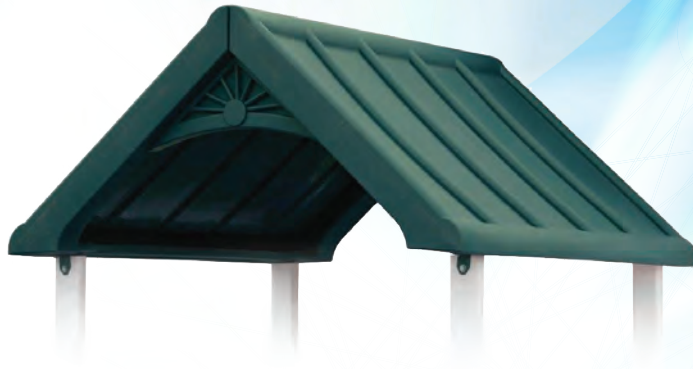

- #155 Gable Roof

Choose Your Color: Blue, Green, Burgundy, Gray