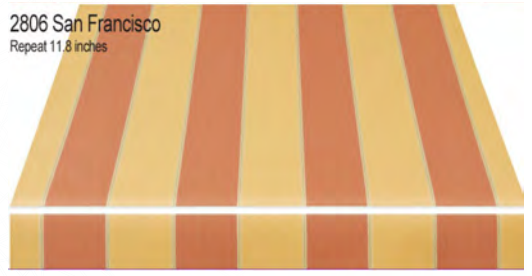

- #151 Canvas Canopy
Choose Your Color: Burgundy Solid, Alsacia Striped, Azul Real Solid, Azul Real X Striped, Botella Solid, Aries Striped, San Francisco Striped, Marron-Beige Striped

- #150 Poly Roof
Choose Your Color: Cherry, Patriotic Blue, Green, Cedar

Roof Options