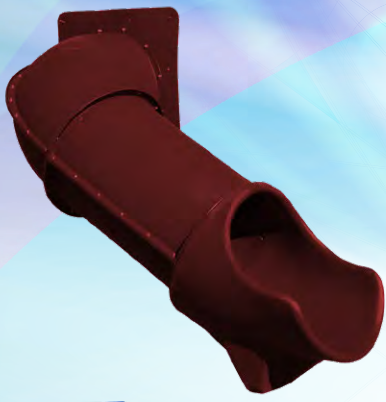

- #101 Belt Swing
Color Choices: Red, Blue,
Green, Yellow & Gray
Soft grip chain included

- #102 Disk Seat
Color Choices: Blue,
Green, Yellow
Rope included

- #108 Buoy Ball
Color Choices: Red, Blue,
Green, Yellow, Gray
Soft grip chain included

Swing Options

- #105 Plastic Tire Swing (2-chain)
 - #105B Plastic Tire Swing (4-chain)
 - #105S Plastic Tire Swing (3-chain w/swivel)
- Soft grip chain included*

- #106 Trapeze Bar
- Color Choices: Red, Blue, Green, Yellow & Gray
- Soft grip chain included*

- #111 Baby Swing
- Color Choices: Blue, Gray, Green, Yellow, Burgundy
- Chain included*

- #116 Hammock Swing

Swing Options

- #121 Wave Slide

Available in 10'

Color Choices: Burgundy, Blue, Green, Yellow, Gray