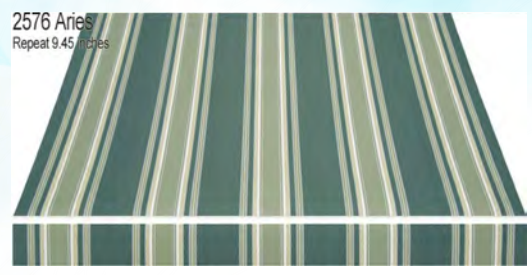

- #151 Canvas Canopy
Choose Your Color: Burgundy Solid, Alsacia Striped, Azul Real Solid, Azul Real X Striped, Botella Solid, Aries Striped, San Francisco Striped, Marron-Beige Striped

- #150 Poly Roof
Choose Your Color: Cherry, Patriotic Blue, Green, Cedar

Roof Options