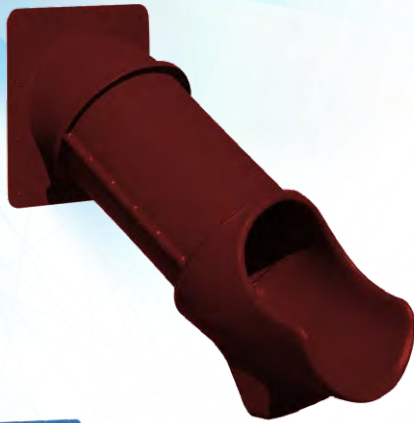

- #101 Belt Swing
Color Choices: Red, Blue,
Green, Yellow & Gray
Soft grip chain included

- #102 Disk Seat
Color Choices: Blue,
Green, Yellow
Rope included

- #108 Buoy Ball
Color Choices: Red, Blue,
Green, Yellow, Gray
Soft grip chain included

Swing Options

- #105 Plastic Tire Swing (2-chain)
 - #105B Plastic Tire Swing (4-chain)
 - #105S Plastic Tire Swing (3-chain w/swivel)
- Soft grip chain included*

- #106 Trapeze Bar
- Color Choices: Red, Blue, Green, Yellow & Gray
- Soft grip chain included*

- #111 Baby Swing
- Color Choices: Blue, Gray, Green, Yellow, Burgundy
- Chain included*

- #116 Hammock Swing

Swing Options

- #121 Wave Slide

Available in 10'

Color Choices: Burgundy, Blue, Green, Yellow, Gray